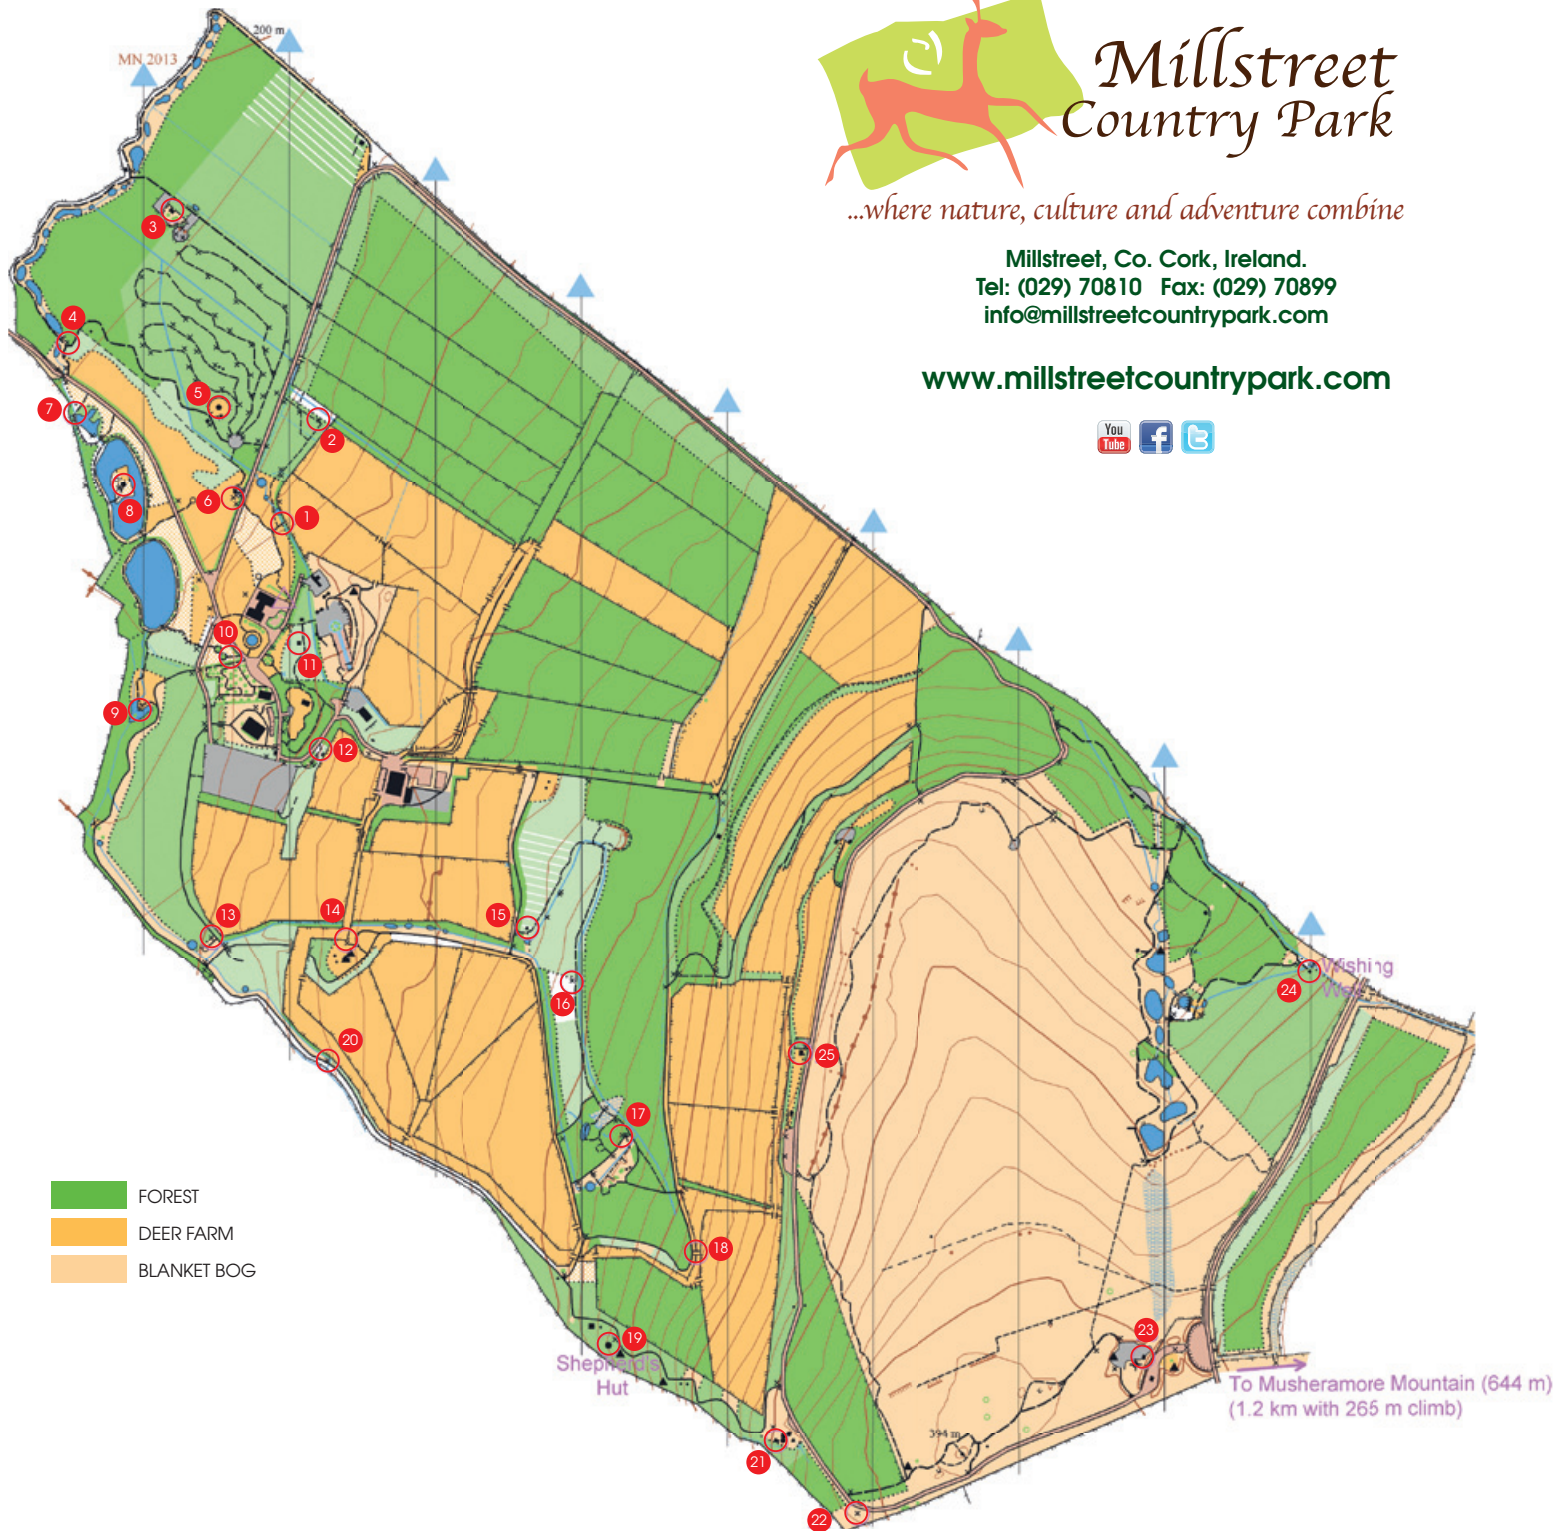

Millstreet Country Park

...where nature, culture and adventure combine

Millstreet, Co. Cork, Ireland.
Tel: (029) 70810 Fax: (029) 70899
info@millstreetcountrypark.com

www.millstreetcountrypark.com

- FOREST
- DEER FARM
- BLANKET BOG

BRONZE COURSE (easiest)

2.6 km,
250 m climb,
10 control sites
(control sites 1 to 10)

SILVER COURSE (middle)

6.3 km,
125 m climb,
20 control sites
(control sites 1 to 20)

GOLD COURSE (hardest)

11.5 km,
275 m climb,
25 control points
(control sites 1 to 19, then
21 to 25 and finally 20)

LITTER Please ensure to take your litter home with you ("Leave No Trace").